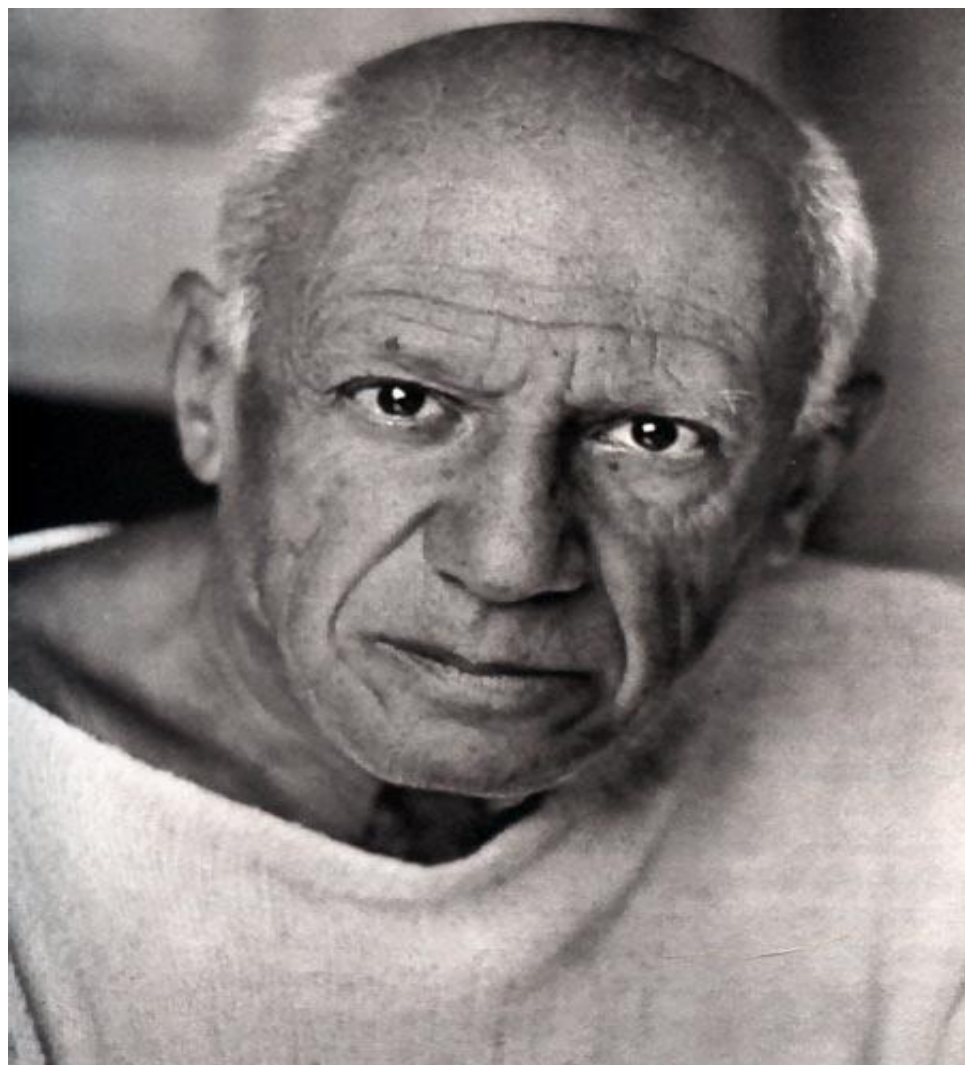

Pablo Picasso (1881-1973)

- Born in Malaga Spain
- Son of a drawing teacher
- At age 13 he was showing talent as an artist
- He went through a “Blue” Period where the color blue dominated his paintings.
- Well known painting is *The Old Guitarist* (1903)

- Later Picasso went through a “Rose” period.
- 1907, Picasso stopped painting realistic looking paintings and started painting figures influenced by African sculptures.

Picasso then went on to breaking up figures into geometric shapes called “Cubism.”

Three Musicians (1921)

- Picasso is considered to be one of the most important modern painters. His style had incredible influence on other artists.
- He used his art to record culture and history of Spain.
 - Some are black and white bull fighting prints.
- Picasso's most famous black and white is *Guernica* (1937). Shows destruction of the town of Guernica during the Spanish Civil War.