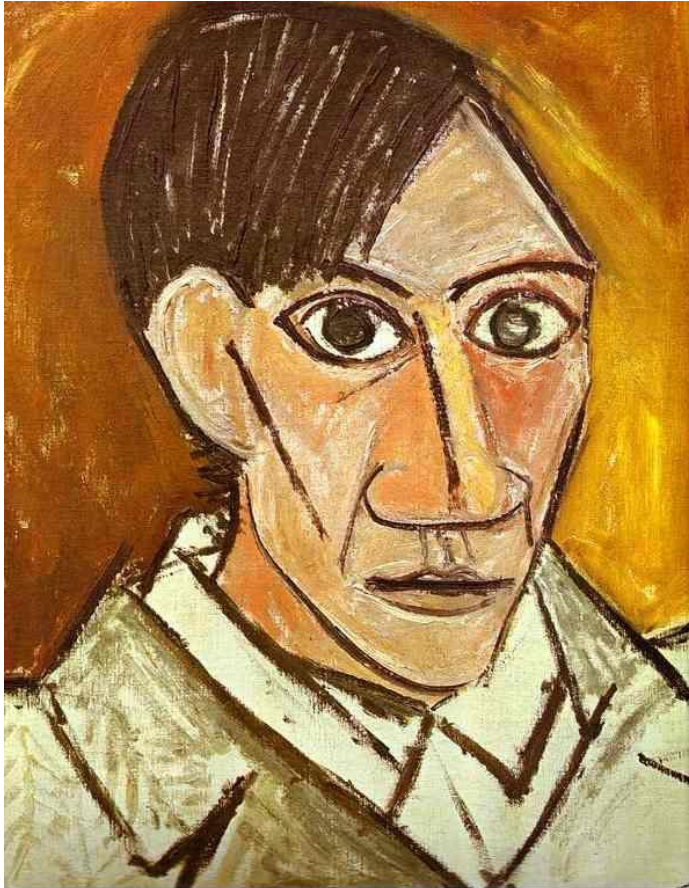

Bell Activity Page 53

What type of art would you describe this as?

What is different or unusual?

What do you think about it?